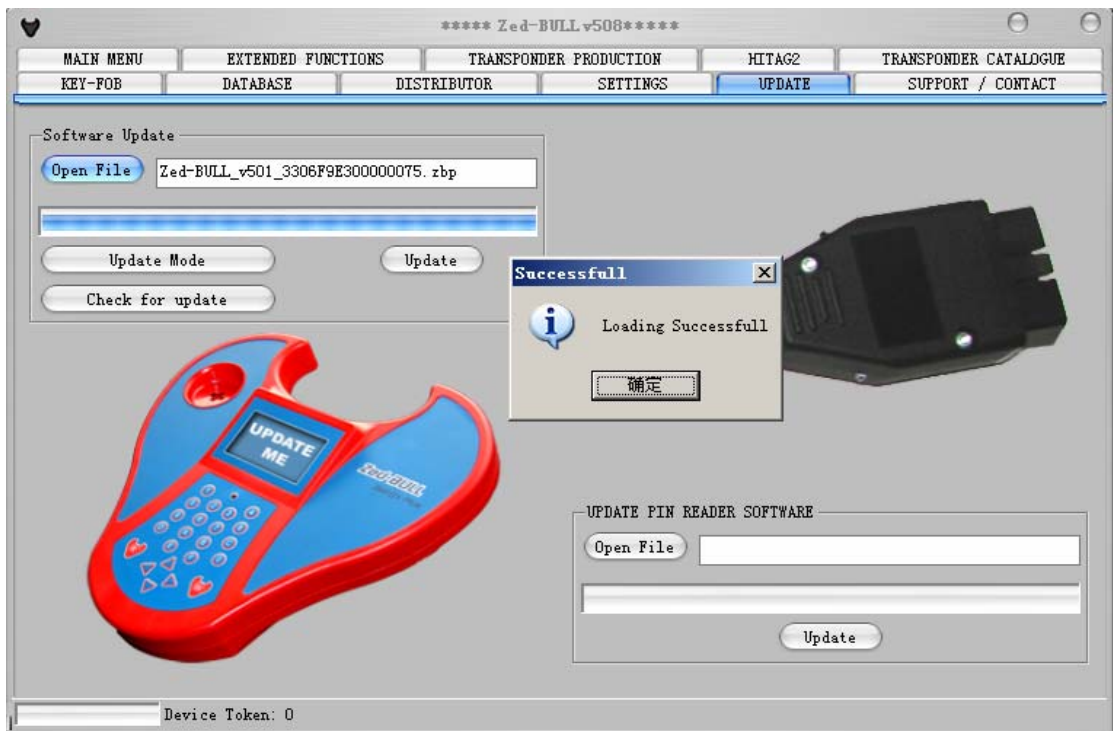

Database back up

Load Token
OUTCODE:

E-Mail Adress:

INCODE:

Device Token: 0

DEVICE HAS BEEN
UPDATED
PLEASE RESTART
THE DEVICE

DEVICE INFORMATION

S. NO: 33D976A500000008