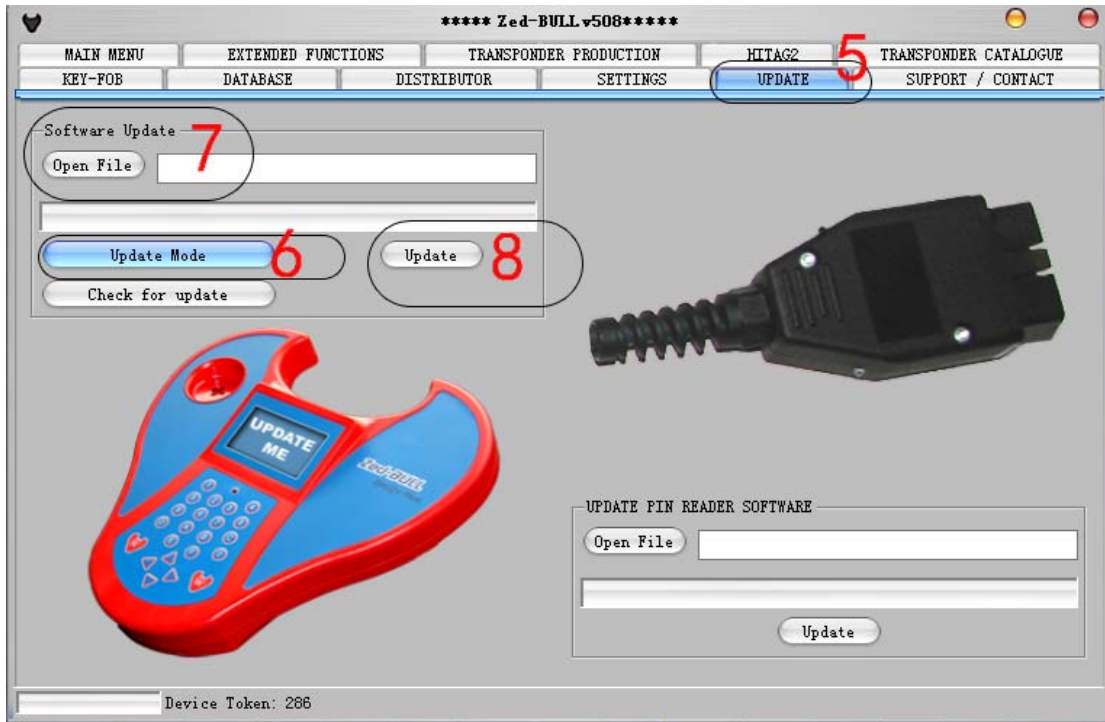

Database back up

Load Token
OUTCODE:

E-Mail Adress:

INCODE:

Device Token: 0

DEVICE HAS BEEN
UPDATED
PLEASE RESTART
THE DEVICE

DEVICE INFORMATION

S. NO: 33D976A500000008