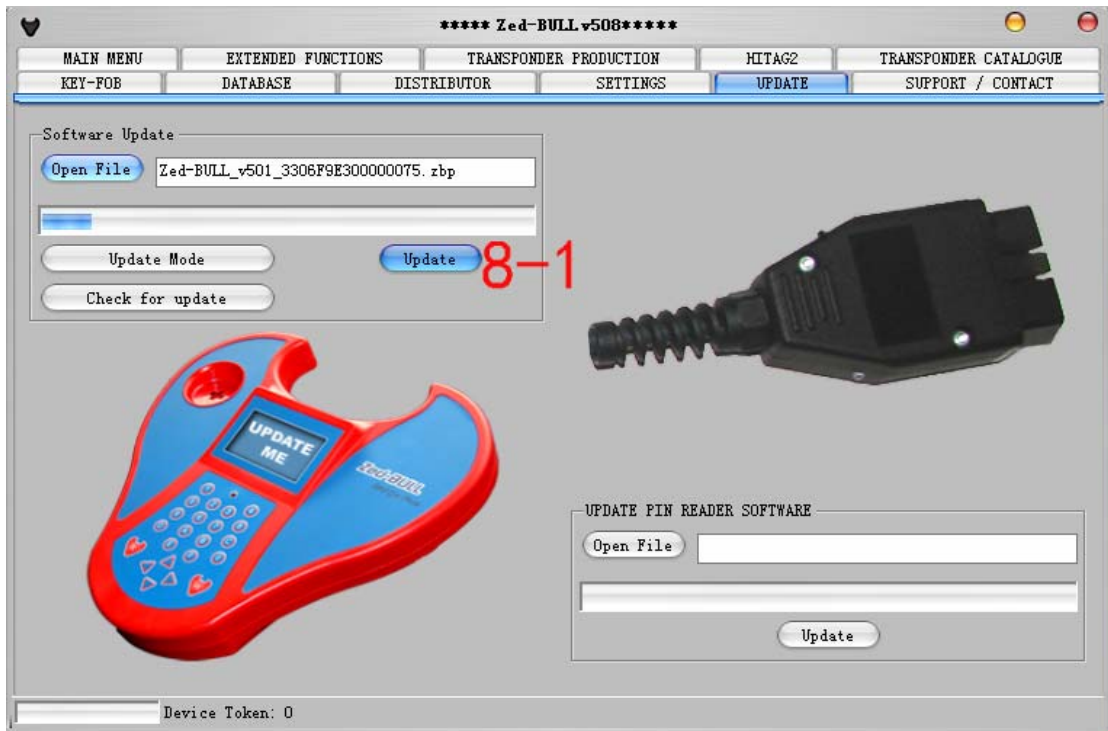

Database back up

Load Token
OUTCODE:

E-Mail Adress:

INCODE:

Device Token: 0

DEVICE HAS BEEN
UPDATED
PLEASE RESTART
THE DEVICE

DEVICE INFORMATION

S. NO: 33D976A500000008