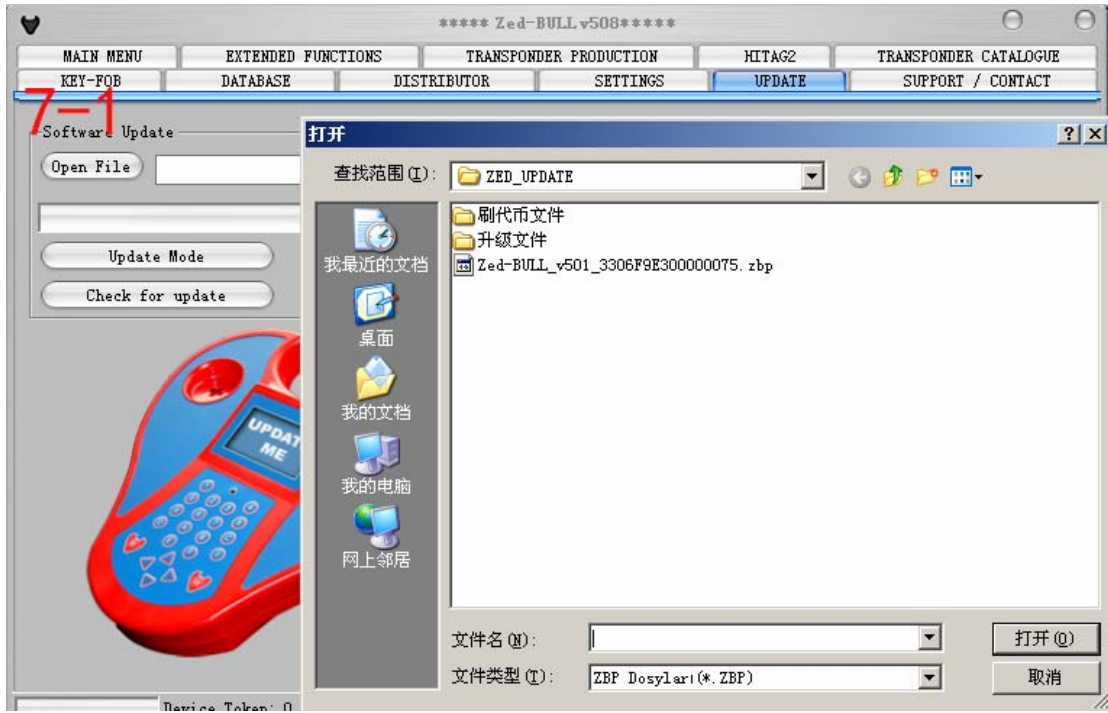

Database back up

Load Token
OUTCODE:

E-Mail Adress:

INCODE:

Device Token: 0

DEVICE HAS BEEN
UPDATED
PLEASE RESTART
THE DEVICE

DEVICE INFORMATION

S. NO: 33D976A500000008