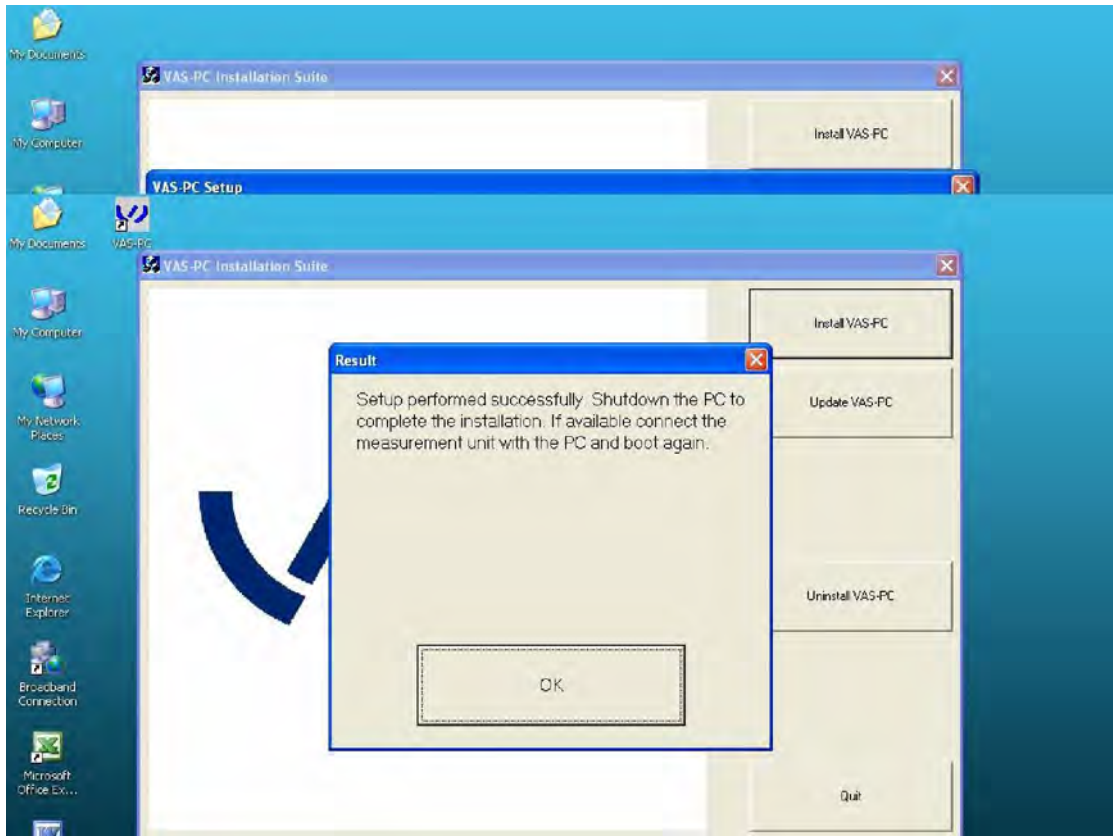

VAS5054A installation steps

In the following parts, it shows you how to setup VAS5054A step by step, wish it will be helpful.

Note

Expiration date of the installed software version
V14.00.01 05/03/2008
has expired.
Please install current base-CD.