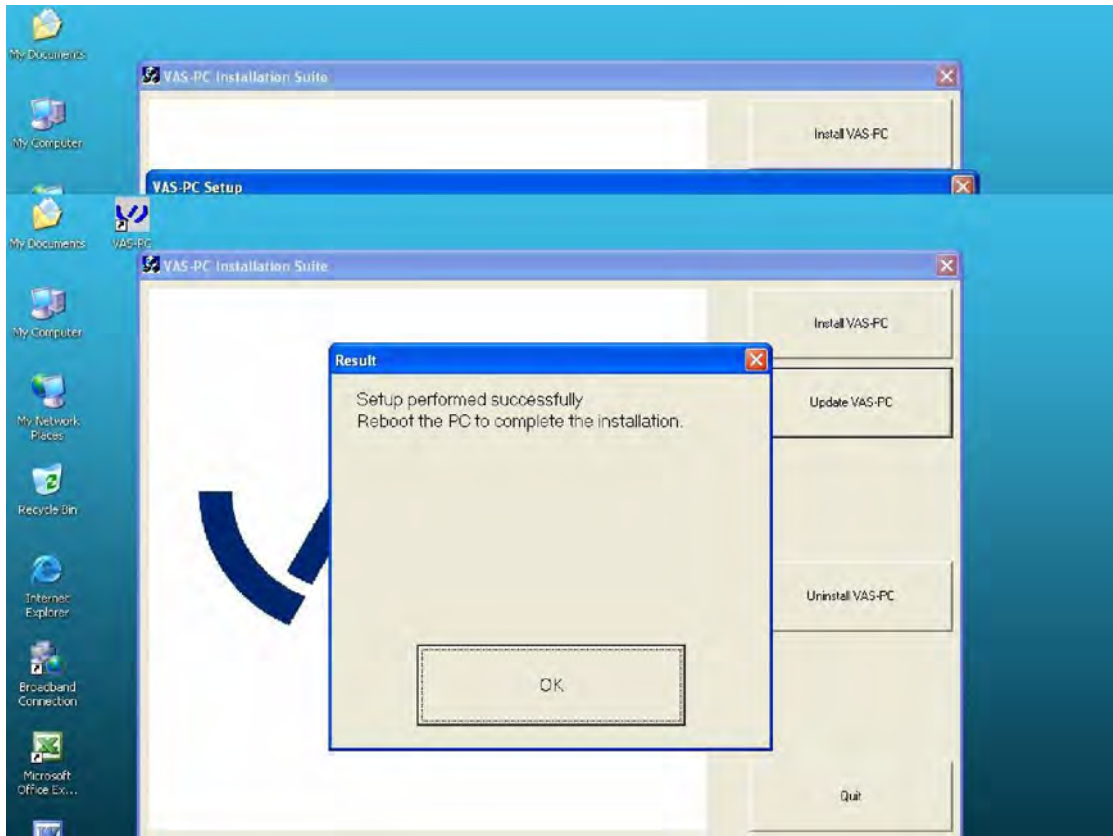

VAS5054A installation steps

In the following parts, it shows you how to setup VAS5054A step by step, wish it will be helpful.

Note

Expiration date of the installed software version
V14.00.01 05/03/2008
has expired.
Please install current base-CD.