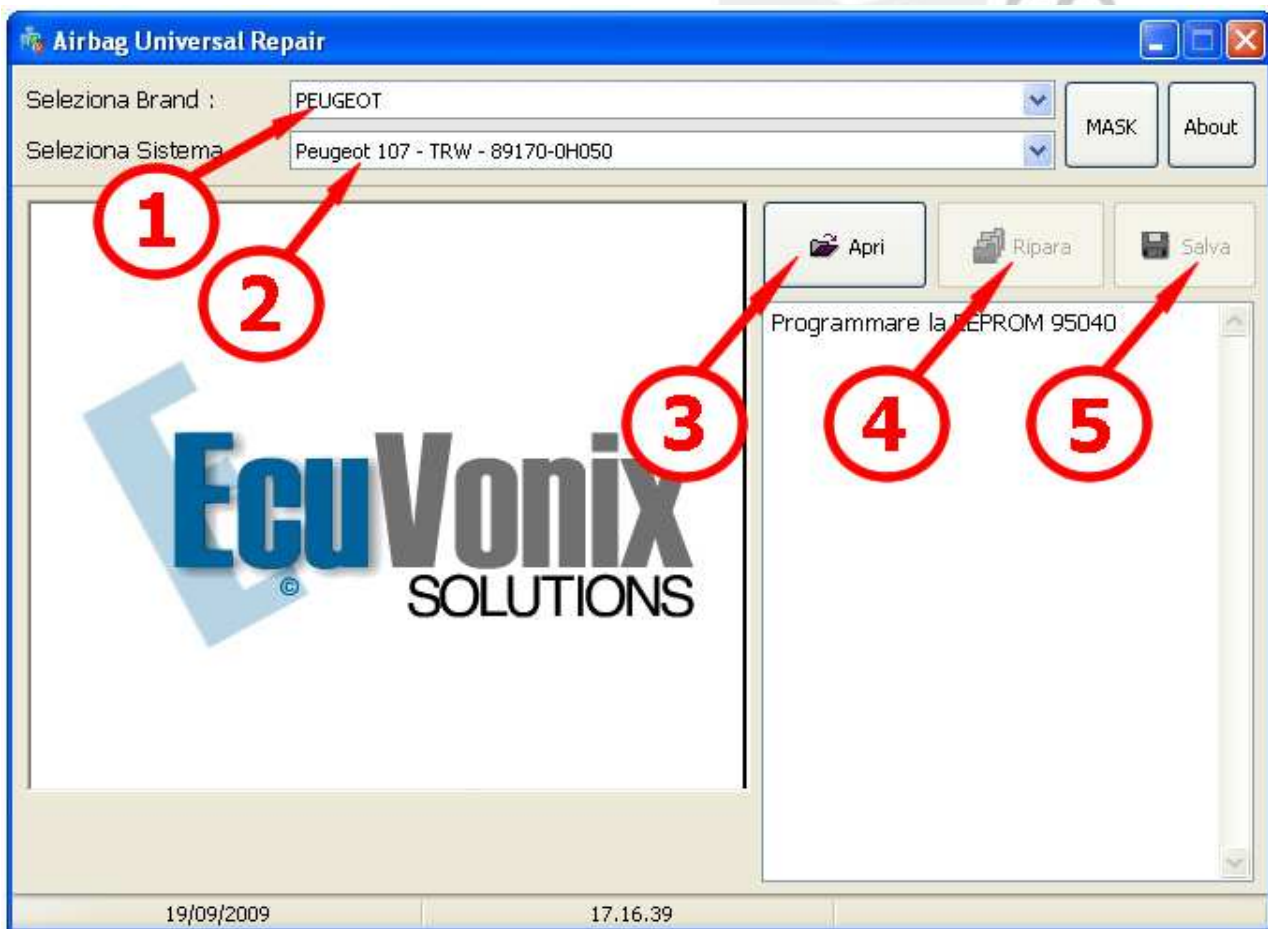

Example of Repair

1. Choose the Brand
2. Choose the System
3. Open the read file with your programmer
4. Process the file to execute the repair
5. Save the repair file

At this point reprogramming the ECU airbag with the repair file.

Disclaimer: this software is supplied only such as test and for not moving cars. We will not be responsible for any direct and indirect damages from the use of the files created by the software.