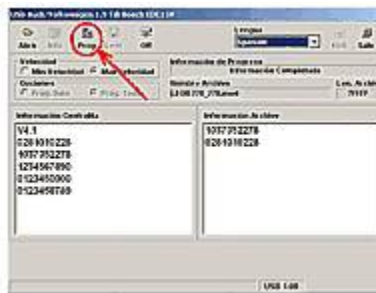

Choose the vehicle and type of the ECU (as in the “READ” process) click on INFO tab. OPEN the file prepared for your vehicle or ECU type.

From the display, on the right window you will see the reference of the ECU that corresponds to the open file. To confirm that this information matches with our ECU type. Verify the numbers in both windows are the same just to be on the save side.