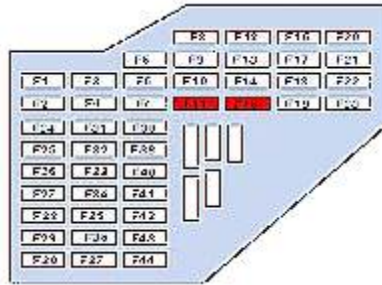

NOTE:

For some cases, VAG cars (AUDI, VOLKSWAGEN, SEAT AND SKODA) before attempting to flash the ECU chip, the instruments panel must be de-activated. Open the fuse box cover; remove the 5A fuses as indicated in red (refer figure below). With the instruments panel power cut off you can try to access the ECU.

Inside view of the Fuse Box

Compatibility:

Supported Car Models and their ECU:

<u>ECU FAMILY</u>	<u>READ ORIGINAL FILE</u>	<u>PROGRAM TUNED FILE</u>
ALFA ROMEO JTS MED 7.1.1 EURO 3 (Boot Mode)	YES	YES
ALFA / FIAT BOSCH M 1.5.5 Euro2	NO	YES
ALFA / FIAT BOSCH ME3x - ME7x	YES	YES
ALFA / FIAT BOSCH ME2.1 EURO 2	NO	YES
ALFA / FIAT BOSCH EDC15C Euro2	YES	YES
ALFA / FIAT BOSCH EDC15C-7 Euro 3 Fase 1/2	YES	YES
AUDI/VOLKSWAGEN BOSCH EDC15x DIESEL	YES	YES
AUDI/VOLKSWAGEN BOSCH ME7X (Boot Mode)	YES	YES
BMW SIEMENS MS 41	YES	YES
BMW 2.0 D EDC15C	YES	YES
BMW 3.0 D EDC15	YES	YES
BMW BOSCH MOTRONIC M5.2.1B	YES	YES
BMW SIEMENS MS42	YES	YES
BMW SIEMENS MS43	YES	YES