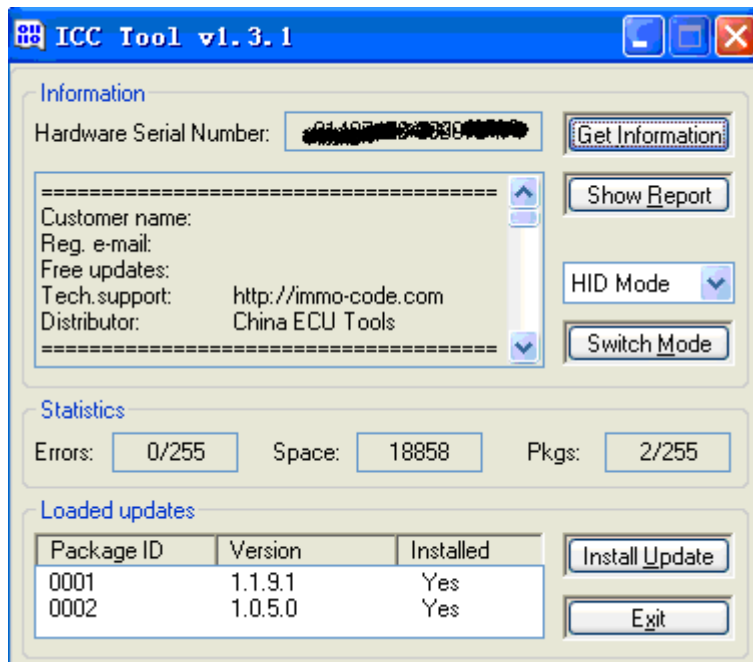

8. After release the HWUP file, you can get two pkg files:
9. Click Install Update, install ICC_Full.pkg
10. Click Install Update, install ICC_Info.pkg
11. Installation Finished.