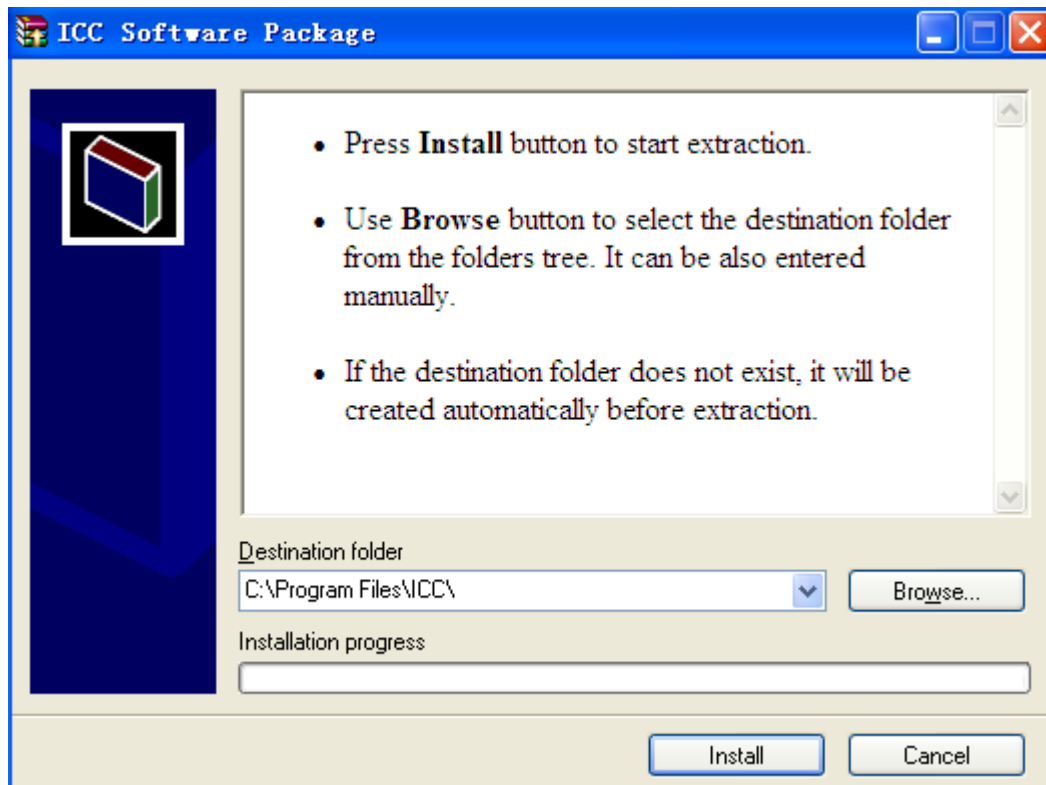

6. Run ICC Dongle Tool program from the start menu:

7. Click "Get Information", you may see the following screen: