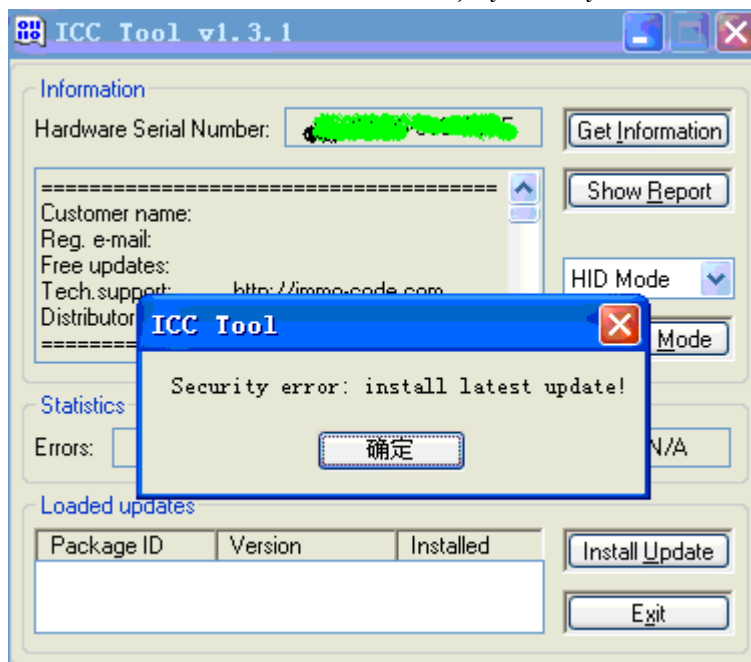

6. Run ICC Dongle Tool program from the start menu:

7. Click "Get Information", you may see the following screen: