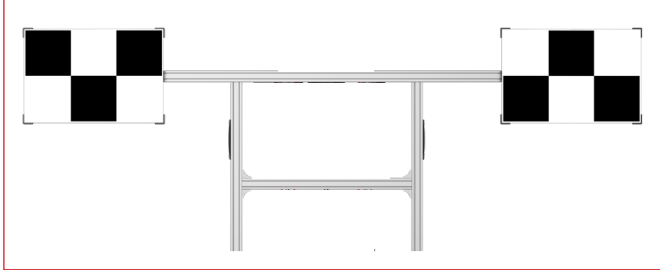

Target Board Holder CSC0601/02

UNIT INCLUDED FOR CALIBRATION FRAME MOUNTING

AVM & RCW Calibration Package Sets

Around View Monitoring / Rear Camera Warning - Targets & Patterns
VEHICLE MANUFACTURER REGION GROUPS