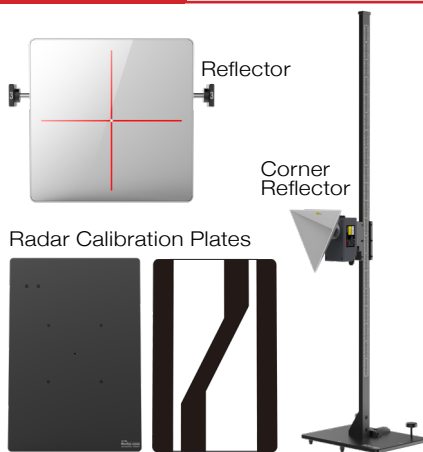

LASER LINE VEHICLE CENTER AXIS
SOLD SEPARATELY

LASER CSC0500/04

Radar & Night Vision Calibration Package Sets

Adaptive Cruise Control / Blind Spot / Night Vision - ACCESSORY TOOL PACKAGE GROUPS

ACC

Part #ACCPACKAGE

BLIND SPOT

Part #BSPACKAGE

NIGHT VISION

Part #NVPACKAGE