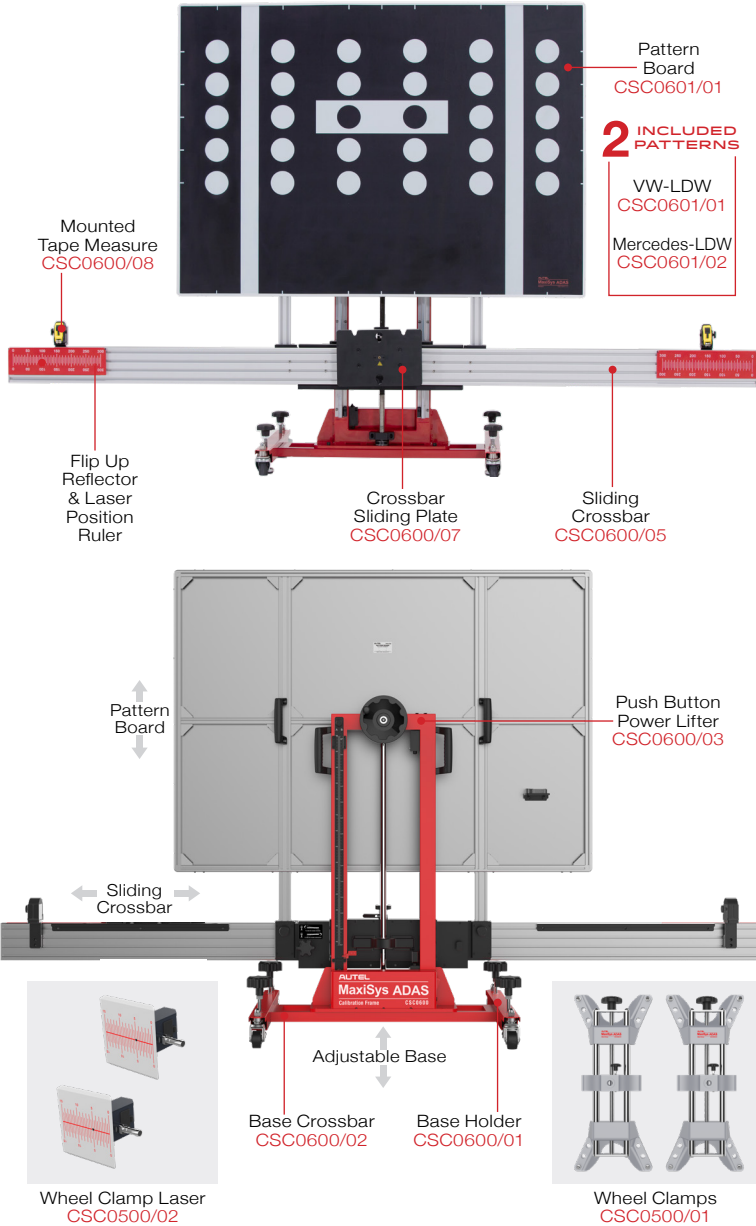

AUTEL

MAXISYS™

ADAS

ADVANCED DRIVER ASSISTANCE SYSTEM

CALIBRATION

ADJUSTABLE TOOL PACKAGES

Easily Interchangeable Components For Secure Millimeter Accuracy

Calibration Frame Standard Package

Adjustable ADAS Calibration Frame - Part #ADASFRAMESP

Calibration Tablet Diagnostic Package

MaxiSYS ADAS Calibration Tablet - Part #MS908ADAS

PRE-SCAN & POST-SCAN
ADAS CALIBRATION INCLUDED
COLLISION REPAIR READY SOFTWARE PACKAGE

Rugged Carry Case

USB & Power Cords

Complete OBDII Connector Kit Set

MaxiSYS ADAS Calibration Scan Tablet
Part #MS908ADAS

MaxiFLASH ELITE Pass Thru Programming
Part #MFLITE

FLEXIBLE | PRECISE

Easily Interchangeable Calibration Components with Power Adjustable Frame

Secure Knob Movement with Laser Positioning for Millimeter Ruler Accuracy

SMART | SUPPORT

OE Level Calibration With Graphic Instruction Is Easier To Use Than OE Interface

Frequently Update MaxiSYS Software To Provide Newest Model OE Level Coverage